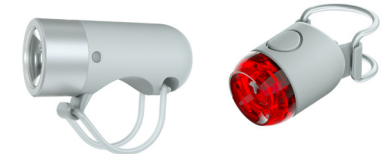

The Plug

FRONT: 250 L - USD \$29.95
 REAR: 10L - USD \$24.95

Where we win

BRIGHT:

FRONT: 250 LUMENS
 REAR: 10 LUMENS

100% WATERPROOF

LIGHTWEIGHT:

FRONT 65 GRAMS
 REAR 30 GRAMS

RECHARGEABLE:

CHARGE USING A MICRO USB CABLE. ECONOMICAL AND ENVIRONMENTALLY FRIENDLY

INTERCHANGEABLE STRAPS

SOFT TOUCH RUBBER:

OVERMOULDED TPU

SIDE VISIBILITY

LOW BATTERY INDICATOR:

VISIBLE THROUGH LENS AND LHS SIDE WINDOW

COMMUTE

ROAD

BIKEPACKING

TRAIL

MOUNTAIN

RUNTIMES

FRONT

MAX	1.5 HRS
MEDIUM	3.5 HRS
PULSE	4.5 HRS
FLASH	16 HRS
ECO FLASH	240+ HRS

REAR

MAX	3 HRS
PULSE	6 HRS
FLASH	20 HRS
RANDOM	16 HRS
ECO FLASH	100+ HRS

COLOURS:

RED

GREY

BLACK

BLUE - COMING SOON