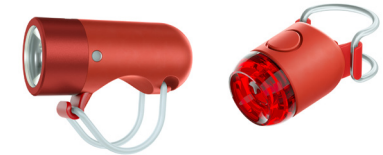

The Plug

FRONT: 250 L - USD \$29.95
 REAR: 10L - USD \$24.95

Where we win

BRIGHT:

FRONT: 250 LUMENS
 REAR: 10 LUMENS

100% WATERPROOF

LIGHTWEIGHT:

FRONT 65 GRAMS
 REAR 30 GRAMS

RECHARGEABLE:

CHARGE USING A MICRO USB CABLE. ECONOMICAL AND ENVIRONMENTALLY FRIENDLY

INTERCHANGEABLE STRAPS

SOFT TOUCH RUBBER:

OVERMOULDED TPU

SIDE VISIBILITY

LOW BATTERY INDICATOR:

VISIBLE THROUGH LENS AND LHS SIDE WINDOW

COMMUTE

ROAD

BIKEPACKING

TRAIL

MOUNTAIN

RUNTIMES

FRONT

MAX	1.5 HRS
MEDIUM	3.5 HRS
PULSE	4.5 HRS
FLASH	16 HRS
ECO FLASH	240+ HRS

REAR

MAX	3 HRS
PULSE	6 HRS
FLASH	20 HRS
RANDOM	16 HRS
ECO FLASH	100+ HRS

COLOURS:

RED

GREY

BLACK

BLUE - COMING SOON