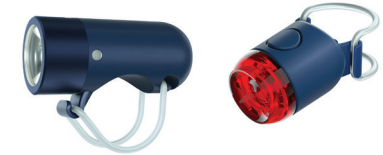

The Plug

FRONT: 250 L - USD \$29.95
 REAR: 10L - USD \$24.95

Where we win

BRIGHT:

FRONT: 250 LUMENS
 REAR: 10 LUMENS

100% WATERPROOF

LIGHTWEIGHT:

FRONT 65 GRAMS
 REAR 30 GRAMS

USB RECHARGE:

NO CABLE NEEDED TO CHARGE. ECONOMICAL AND ENVIRONMENTALLY FRIENDLY

INTERCHANGEABLE STRAPS

SOFT TOUCH RUBBER:

OVERMOULDED TPU

SIDE VISIBILITY

LOW BATTERY INDICATOR:

visible through lens and LHS side window

REAR

MAX	3 HRS
PULSE	6 HRS
FLASH	20 HRS
RANDOM	16 HRS
ECO FLASH	100+ HRS

COLOURS:

RED

GREY

BLACK

BLUE - COMING SOON