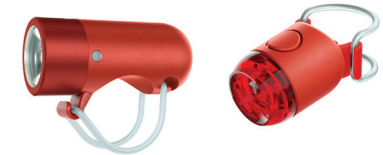

The Plug

FRONT: 250 L - USD \$29.95
 REAR: 10L - USD \$24.95

Where we win

BRIGHT:

FRONT: 250 LUMENS
 REAR: 10 LUMENS

100% WATERPROOF

LIGHTWEIGHT:

FRONT 65 GRAMS
 REAR 30 GRAMS

USB RECHARGE:

NO CABLE NEEDED TO CHARGE. ECONOMICAL AND ENVIRONMENTALLY FRIENDLY

INTERCHANGEABLE STRAPS

SOFT TOUCH RUBBER:

OVERMOULDED TPU

SIDE VISIBILITY

LOW BATTERY INDICATOR:

visible through lens and LHS side window

COMMUTE

ROAD

BIKEPACKING

TRAIL

MOUNTAIN

RUNTIMES

FRONT

MAX	1.5 HRS
MEDIUM	10 HRS
PULSE	4.4 HRS
FLASH	16 HRS
ECO FLASH	240+ HRS

REAR

MAX	3 HRS
PULSE	6 HRS
FLASH	20 HRS
RANDOM	16 HRS
ECO FLASH	100+ HRS

COLOURS:

RED

GREY

BLACK

BLUE - COMING SOON