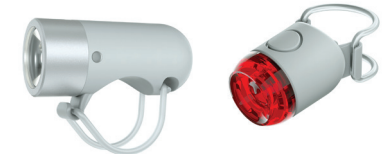

The Plug

FRONT: 250 L - USD \$29.95
 REAR: 10L - USD \$24.95

Where we win

BRIGHT:

FRONT: 250 LUMENS
 REAR: 10 LUMENS

100% WATERPROOF

LIGHTWEIGHT:

FRONT 65 GRAMS
 REAR 30 GRAMS

USB RECHARGE:

NO CABLE NEEDED TO CHARGE. ECONOMICAL AND ENVIRONMENTALLY FRIENDLY

INTERCHANGEABLE STRAPS

SOFT TOUCH RUBBER:

OVERMOULDED TPU

SIDE VISIBILITY

LOW BATTERY INDICATOR:

visible through lens and LHS side window

COMMUTE

ROAD

BIKEPACKING

TRAIL

MOUNTAIN

RUNTIMES

FRONT

MAX	1.5 HRS
MEDIUM	10 HRS
PULSE	4.4 HRS
FLASH	16 HRS
ECO FLASH	240+ HRS

REAR

MAX	3 HRS
PULSE	6 HRS
FLASH	20 HRS
RANDOM	16 HRS
ECO FLASH	100+ HRS

COLOURS:

RED

GREY

BLACK

BLUE - COMING SOON