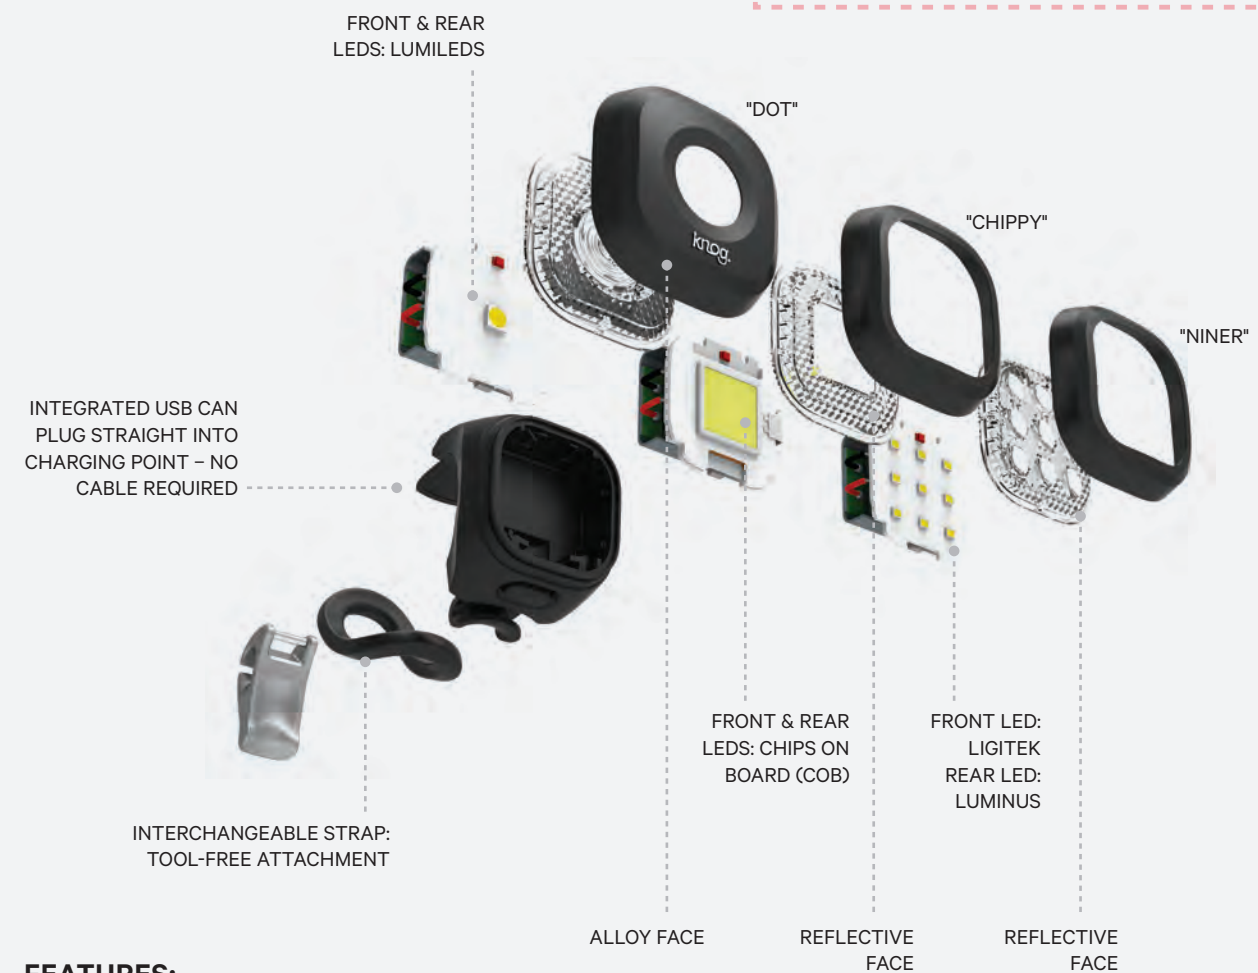

BLINDER MINI

PUNCHING ABOVE ITS WEIGHT

As a USB light with a choice of blinding LED tech and multiple features, it's hard to believe it only adds 18g to the weight of your bike.

FEATURES:

- 100% waterproof and dustproof – to standard IP67
- Materials: UV-resistant industrial grade silicone; tough polycarbonate housing; optical grade PMMA lens; hard-anodised aluminium fascia
- 5 light modes: Steady, Strobe Flash, Fading Flash, Lightning Flash, Eco Flash
- Tiny dimensions: 31 x 31 x 14mm ex strap
- Visible from over 800m (front = 20 lumens) and 600m (rear = 11 lumens)

| PRODUCT | DOT | NINER | CHIPPY |
|----------------|-------------------------------|-----------------------------|------------------------------|
| NO OF LEADS: | FRONT: 1 REAR: 1 | FRONT: 9 REAR: 9 | FRONT: 9 REAR: 16 |
| BEAM ANGLE: | 20° | 90° | 120° |
| PEAK RUN TIME: | FRONT: 12hrs REAR: 10.5hrs | FRONT: 10hrs REAR: 11hrs | FRONT: 11hrs REAR: 12hrs: |

FOR DETAILS ON STRAPS & BEAMS SEE OVERLEAF