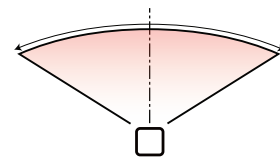

LEDS: 9

BEAM: 90°

FACE: REFLECTIVE

FOR: CITY USE

RUNTIME: FRONT 2.5 - 11hrs
RUNTIME: REAR 2.2 - 11hrs

CHIPPY

LEDS: Chips On Board ("COB")

BEAM: 120°

FACE: REFLECTIVE

FOR: PELOTON

RUNTIME: FRONT 1.8 - 10hrs
RUNTIME: REAR 1.8 - 10hrs

ALL 3 MODELS FEATURE

20

FRONT LIGHT
PEAK LUMENS

11

REAR LIGHT
PEAK LUMENS