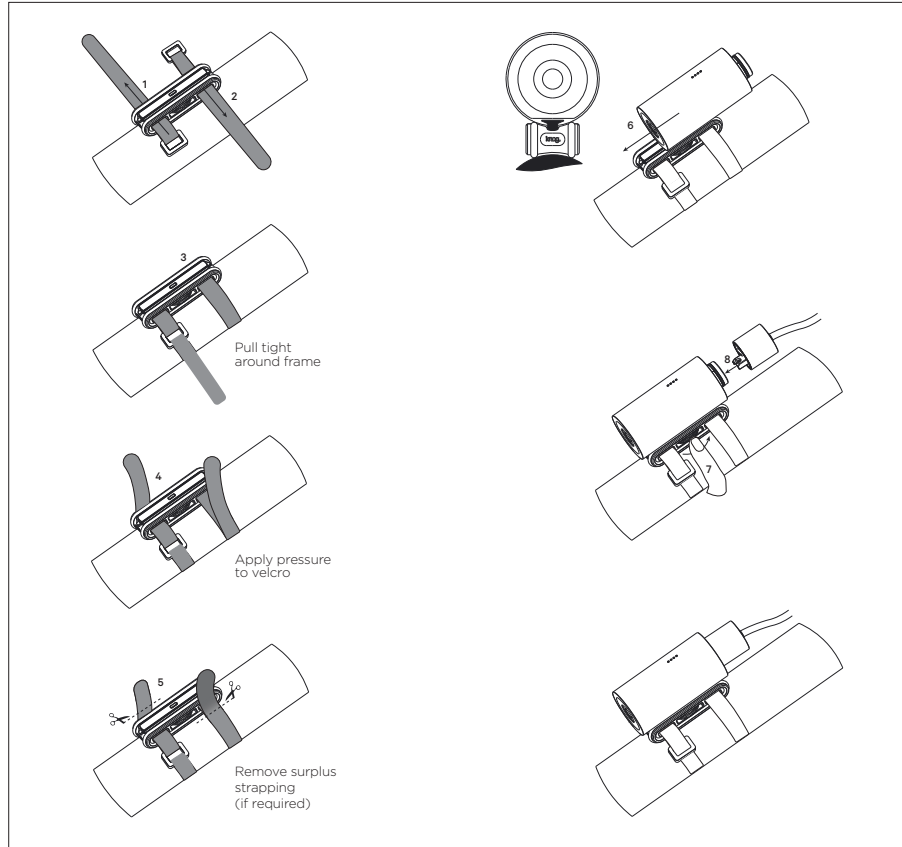

BAR TO FRAME EXTENSION

C. Extension Cable
E. Tri-Prong Handlebar Mount
F. Frame Mount

quick start guide

pwr mountain kit

knog.

HELMET EXTENSION

A. Helmet Mount
C. Extension Cable

BRAKE BOSS TO FRAME EXTENSION

C. Extension Cable
D. Brake Boss Mount
F. Frame Mount