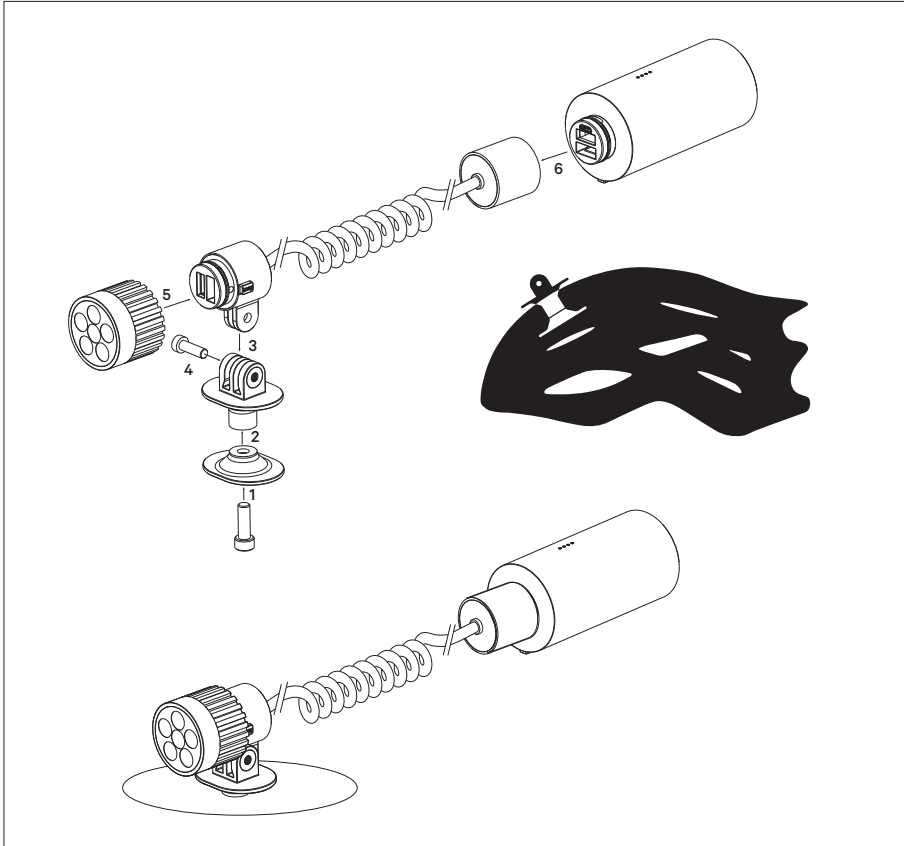

BAR TO FRAME EXTENSION

C. Extension Cable
E. Tri-Prong Handlebar Mount
F. Frame Mount

quick start guide

pwr mountain kit

knog.

HELMET EXTENSION

A. Helmet Mount
C. Extension Cable

BRAKE BOSS TO FRAME EXTENSION

C. Extension Cable
D. Brake Boss Mount
F. Frame Mount